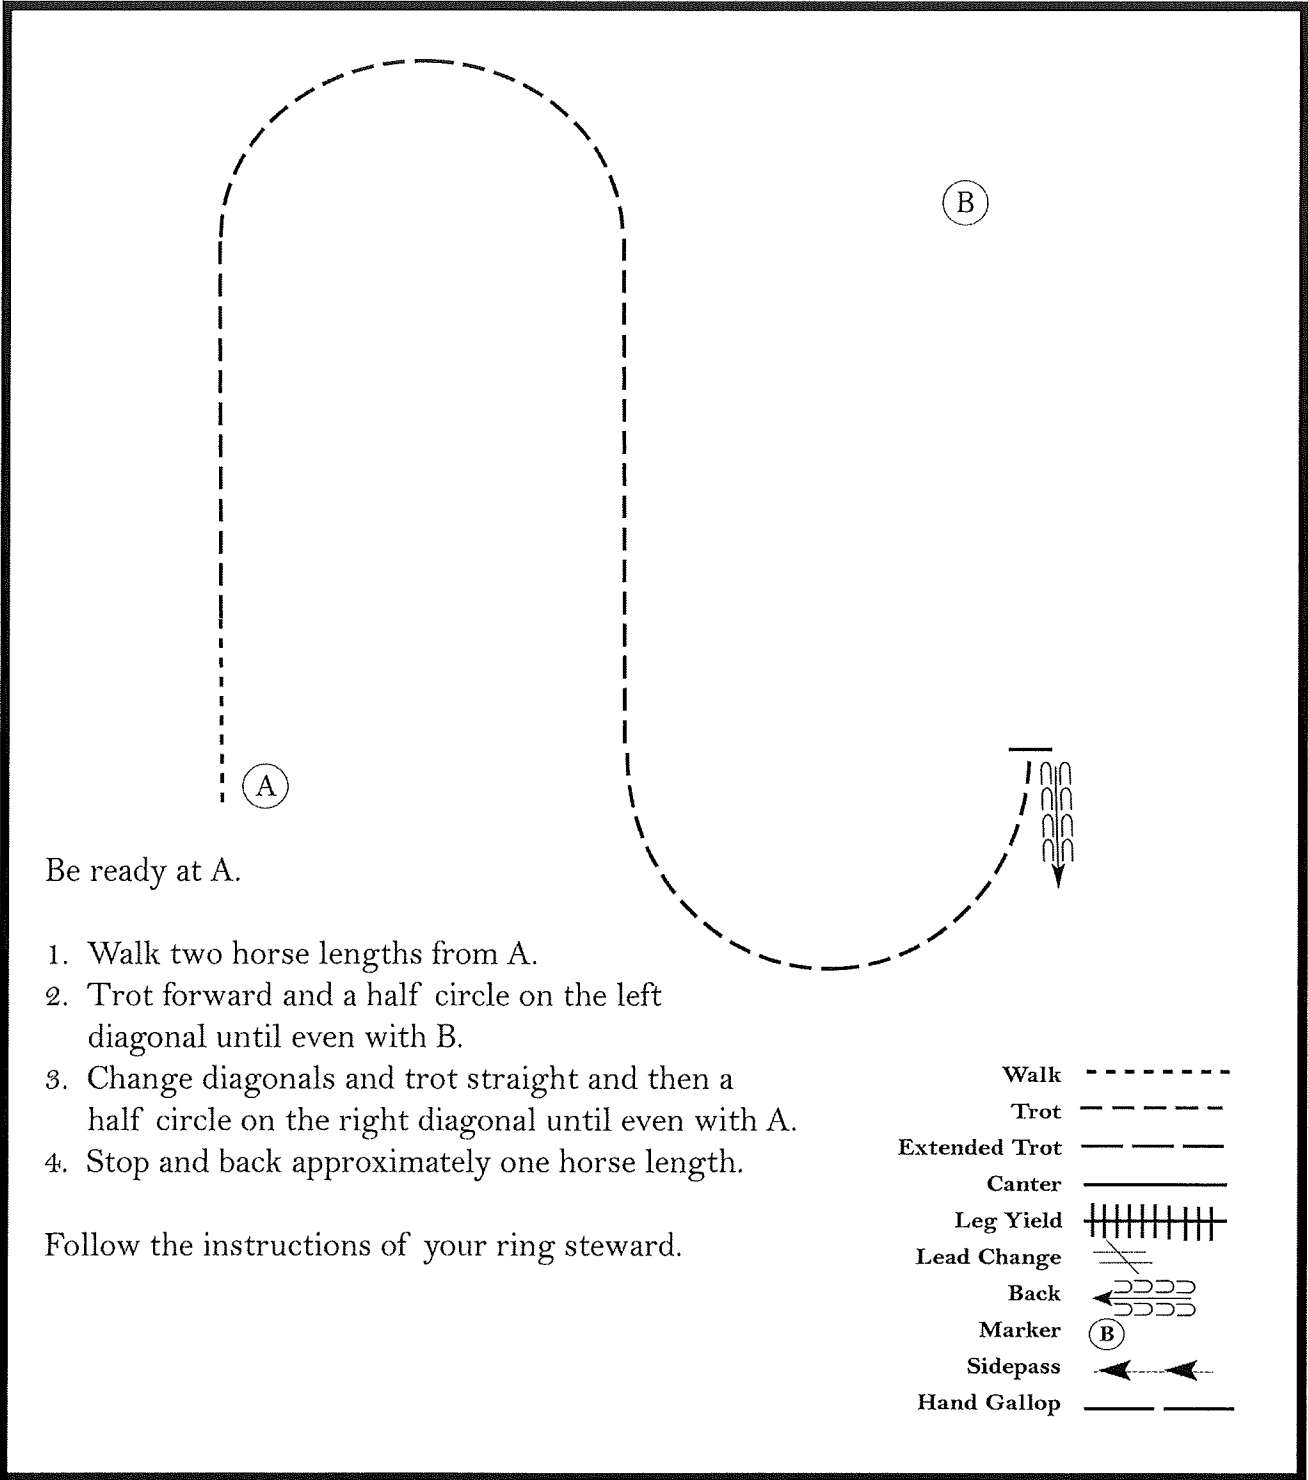

Follow the instructions of your ring steward.

Walk	-----
Jog	- - - - -
Extended Jog	— — — —
Lope	—————
Leg Yield	
Lead Change	— / —
Back	← ⊂ ⊂ ⊂ ⊂
Marker	⊙
Sidepass	← ← ←

[WH/WT-74]

Pattern Provided by:

The Harvest Classic

Hunt Seat Equitation (Small Fry & EWD)

Show Date: 11-04-2022

W W W . H O R S E S H O W P A T T E R N S . C O M

W W W . H O R S E S H O W P A T T E R N S . C O M

Be ready at A.

1. Walk two horse lengths from A.
2. Trot forward and a half circle on the left diagonal until even with B.
3. Change diagonals and trot straight and then a half circle on the right diagonal until even with A.
4. Stop and back approximately one horse length.