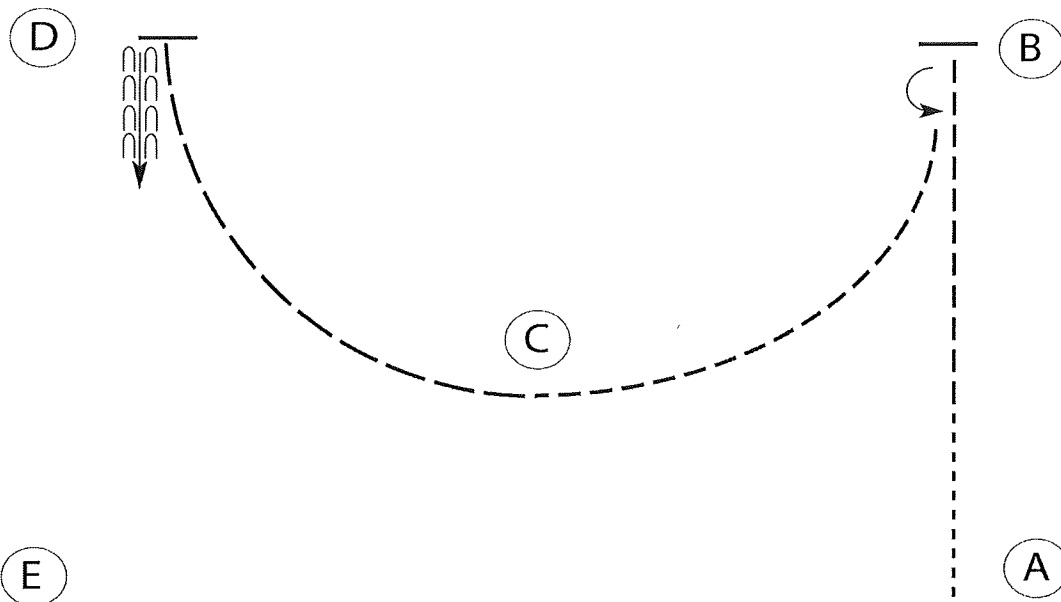

The Harvest Classic

Showmanship (Small Fry & EWD)

Show Date: 11-04-2022

www.horsheshowpatterns.com

www.horsheshowpatterns.com

Be ready at A.

1. When acknowledged, trot from A, around B and to C.
2. Walk a tight circle around C.
3. Trot to judge.
4. Stop and set up for inspection.
5. When dismissed, perform a 90 degree turn and walk away from judge.

Follow the directions of your ring steward.

[S/1-58]

Pattern Provided by:

The Harvest Classic

Western Horsemanship (Small Fry & EWD)

Show Date: 11-04-2022

www.HorseShowPatterns.com

www.HorseShowPatterns.com

Be ready at A.

1. Walk approximately two strides from A.
2. Jog to B.
3. Stop and perform a 180 degree turn to the left.
4. Jog a half circle to C.
5. Extend the jog to D.
6. Stop at D and back approximately one horse length.