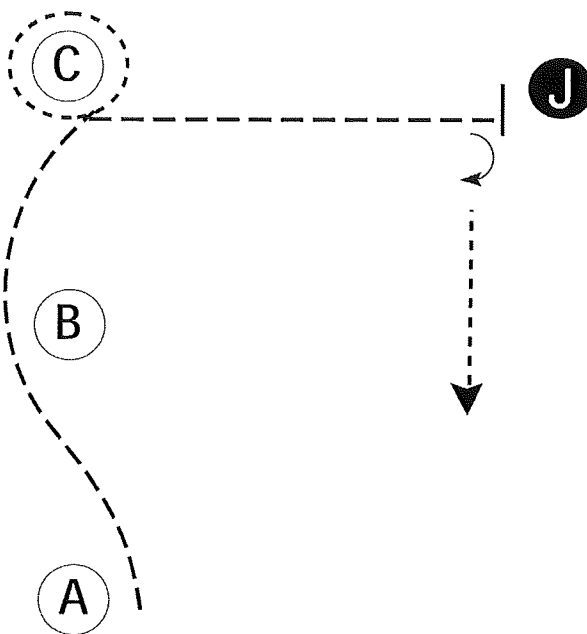

Harvest Classic Trail (Small Fry and EWD)

1. Gate walk thru opened gate.
2. Jog circle around cone, jog over pole.
3. Stop or break to walk, walk into chute back thru poles turn and walk forward.
4. Jog around cones
5. Stop or break to walk, walk into box, execute a 360 turn either way, walk out.
6. Walk over poles.

The Harvest Classic

Showmanship (Small Fry & EWD)

Show Date: 11-04-2022

www.horsheshowpatterns.com

www.horsheshowpatterns.com

Be ready at A.

1. When acknowledged, trot from A, around B and to C.
2. Walk a tight circle around C.
3. Trot to judge.
4. Stop and set up for inspection.
5. When dismissed, perform a 90 degree turn and walk away from judge.

Be ready at A.

1. Walk approximately two strides from A.
2. Jog to B.
3. Stop and perform a 180 degree turn to the left.
4. Jog a half circle to C.
5. Extend the jog to D.
6. Stop at D and back approximately one horse length.