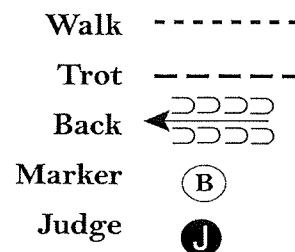

Harvest Classic Trail (Small Fry and EWD)

1. Gate walk thru opened gate.
2. Jog circle around cone, jog over pole.
3. Stop or break to walk, walk into chute back thru poles turn and walk forward.
4. Jog around cones
5. Stop or break to walk, walk into box, execute a 360 turn either way, walk out.
6. Walk over poles.

The Harvest Classic

Showmanship (Small Fry & EWD)

Show Date: 11-04-2022

www.horsheshowpatterns.com

www.horsheshowpatterns.com

Be ready at A.

1. When acknowledged, trot from A, around B and to C.
2. Walk a tight circle around C.
3. Trot to judge.
4. Stop and set up for inspection.
5. When dismissed, perform a 90 degree turn and walk away from judge.

Follow the directions of your ring steward.

[S/1-58]

Pattern Provided by:

The Harvest Classic

Western Horsemanship (Small Fry & EWD)

Show Date: 11-04-2022

www.HorseShowPatterns.com

www.HorseShowPatterns.com

Be ready at A.

1. Walk approximately two strides from A.
2. Jog to B.
3. Stop and perform a 180 degree turn to the left.
4. Jog a half circle to C.
5. Extend the jog to D.
6. Stop at D and back approximately one horse length.