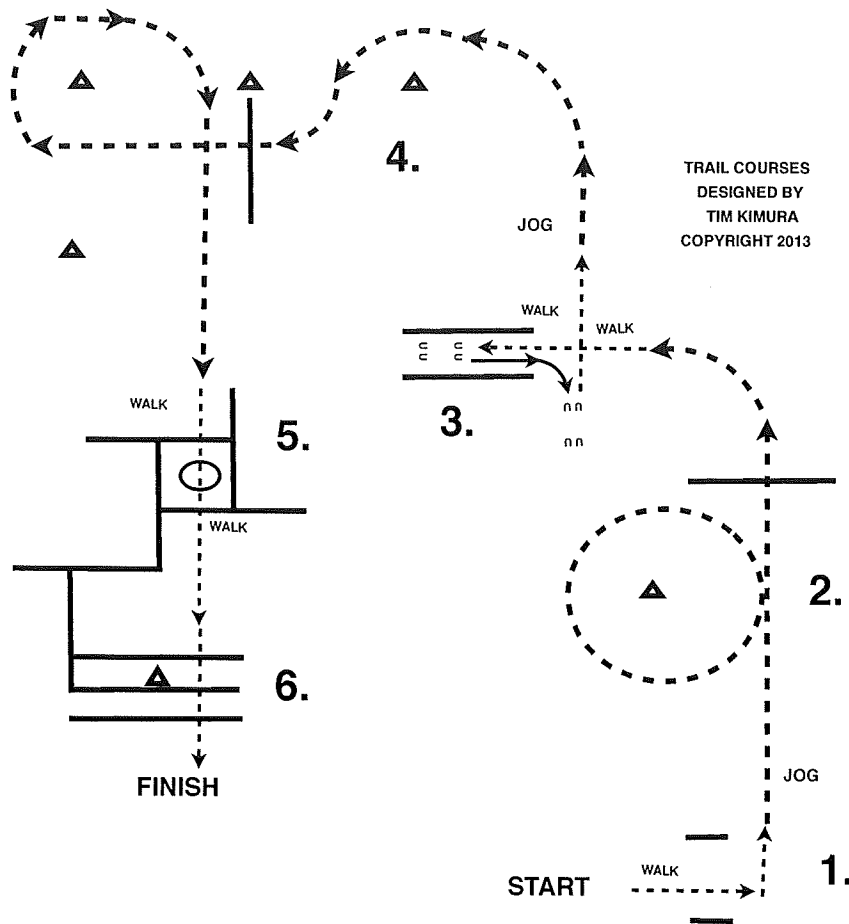

Harvest Classic Trail (Small Fry and EWD)

1. Gate walk thru opened gate.
2. Jog circle around cone, jog over pole.
3. Stop or break to walk, walk into chute back thru poles turn and walk forward.
4. Jog around cones
5. Stop or break to walk, walk into box, execute a 360 turn either way, walk out.
6. Walk over poles.

The Harvest Classic

Showmanship (Small Fry & EWD)

Show Date: 11-04-2022

www.horsheshowpatterns.com

www.horsheshowpatterns.com

Be ready at A.

1. When acknowledged, trot from A, around B and to C.
2. Walk a tight circle around C.
3. Trot to judge.
4. Stop and set up for inspection.
5. When dismissed, perform a 90 degree turn and walk away from judge.

Follow the directions of your ring steward.

[S/1-58]

Pattern Provided by:

The Harvest Classic

Western Horsemanship (Small Fry & EWD)

Show Date: 11-04-2022

www.HorseShowPatterns.com

www.HorseShowPatterns.com

Follow the instructions of your ring steward.

Walk	-----
Jog	- - - - -
Extended Jog	— — — —
Lope	—————
Leg Yield	
Lead Change	— / —
Back	← ⊂ ⊂ ⊂ ⊂
Marker	⊙
Sidepass	← ← ←

[WH/WT-74]

Pattern Provided by:

The Harvest Classic