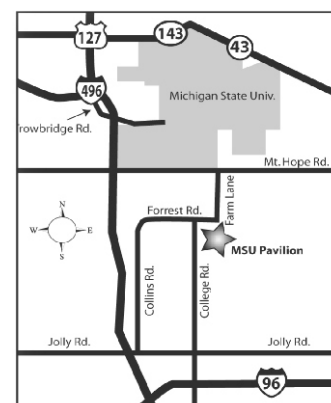

MQHA Small Fry

- Exhibitors 12 & under as of January 1
- All classes walk /trot only
- A properly fitted ASTM/SEI approved helmet for all Small Fry exhibitors is required in all riding events

Venue Address:

MSU Pavilion
4301 Farm Lane
East Lansing, MI 48824

Venue Information

- MSU is a SMOKE FREE campus
- Concession on site
- Showers available
- Dump station for Rvs
- All dogs must be on a leash

Hotel Information

Candlewood Suites	(517) 351-8181
Comfort Inn	(517) 347-6690
Best Western	(517) 349-8700
Red Roof Inn	(517) 332-2575
Holiday Inn Express	(517) 999-8700
Hampton Inn	(517) 349-6100

Unsportsmanlike Conduct or any other form of misconduct that is irresponsible, illegal, indecent, profane, intimidating, threatening or abusive is prohibited. Show management may immediately expel individuals exhibiting unsportsmanlike conduct from show grounds and shall file a written report with AQHA concerning the conduct in question. For more information, refer to the AQHA rule book, VIO220.

Under the Michigan Equine Liability Act, the MQHA, MQHA agents, show staff or representatives are not individually or collectively responsible for loss, damage or injury to person, horse, or property in connection with the show due to the inherent risk in an equine activity.

All MQHA Events can be found online at:
www.miquarterhorse.com