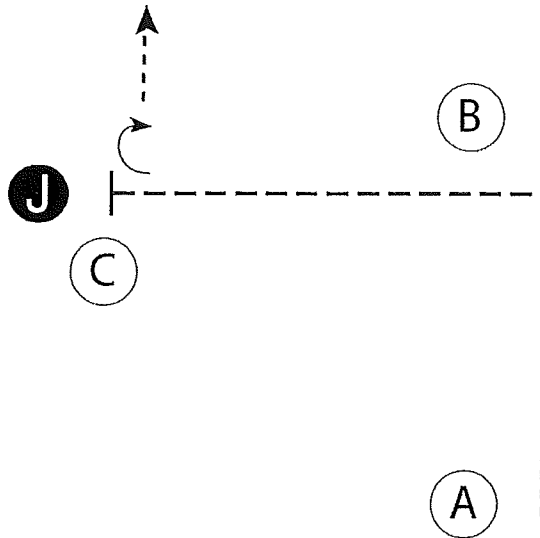

www.HorseShowPatterns.com

www.HorseShowPatterns.com

Be ready at A.

1. Walk from A to B.
2. Stop past B and execute a 270 degree turn to the right.
3. Jog from B around C.
4. Extend the jog from C to D.
5. Stop at D and back one horse length.

Please exit at a jog.

Walk
Jog	-----
Extended Jog	—————
Lope	—————
Leg Yield	
Lead Change	///
Back	←←←
Marker	(B)
Sidepass	←-----→

[WH/WT-23]

Pattern Provided by:
Horse Show Judges

Summer Series

Showmanship (small fry)

Show Date: 05-29-2022

www.HorseShowPatterns.com

www.HorseShowPatterns.com

Be ready at A.

1. Walk from A to B.
2. Turn the corner just before B.
3. Trot to C and to judge as shown.
4. Stop and set up for inspection.
5. When dismissed, perform a 90 degree turn and walk away.