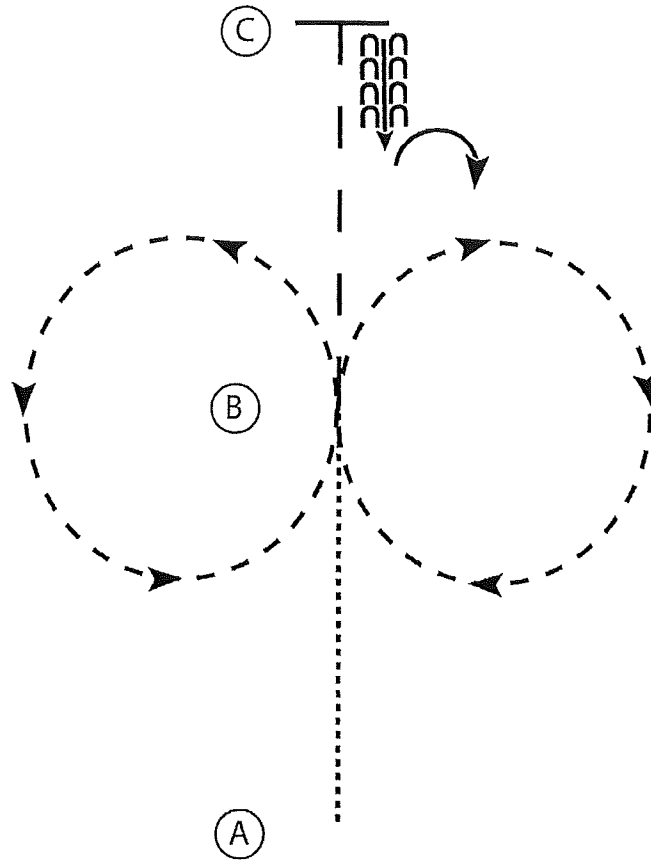

Summer Series

Trail (Small Fry)

Show Date: 05-27-2022

www.HorseShowPatterns.com

www.HorseShowPatterns.com

1. Walk over poles, over bridge and into box.
2. Turn 1/4 turn to the left in box and walk out over poles.
3. Continue to walk around cone and over poles.
4. When between cones, begin to jog.
5. Jog around cone and into chute.
6. Back the chute then walk out and over final elevated pole.

Walk	-----
Jog	- - - - -
Extended Jog	— — — —
Lope	————
Leg Yield	
Lead Change	— / —
Back	← ← ← ← ←
Marker	(B)
Sidepass	← ← ← ← ←

[T/WT-30]

Pattern Provided by:
Horse Show Judges

Summer Series

Hunt Seat Equitation (small fry)

Show Date: 05-27-2022

www.HorseShowPatterns.com

www.HorseShowPatterns.com

1. Walk A to B
2. Sitting trot circle to the right
3. Posting trot circle to the left
4. At B extend the trot to C
5. Stop at C and back 4 steps
6. Perform a 90 degree turn to the right