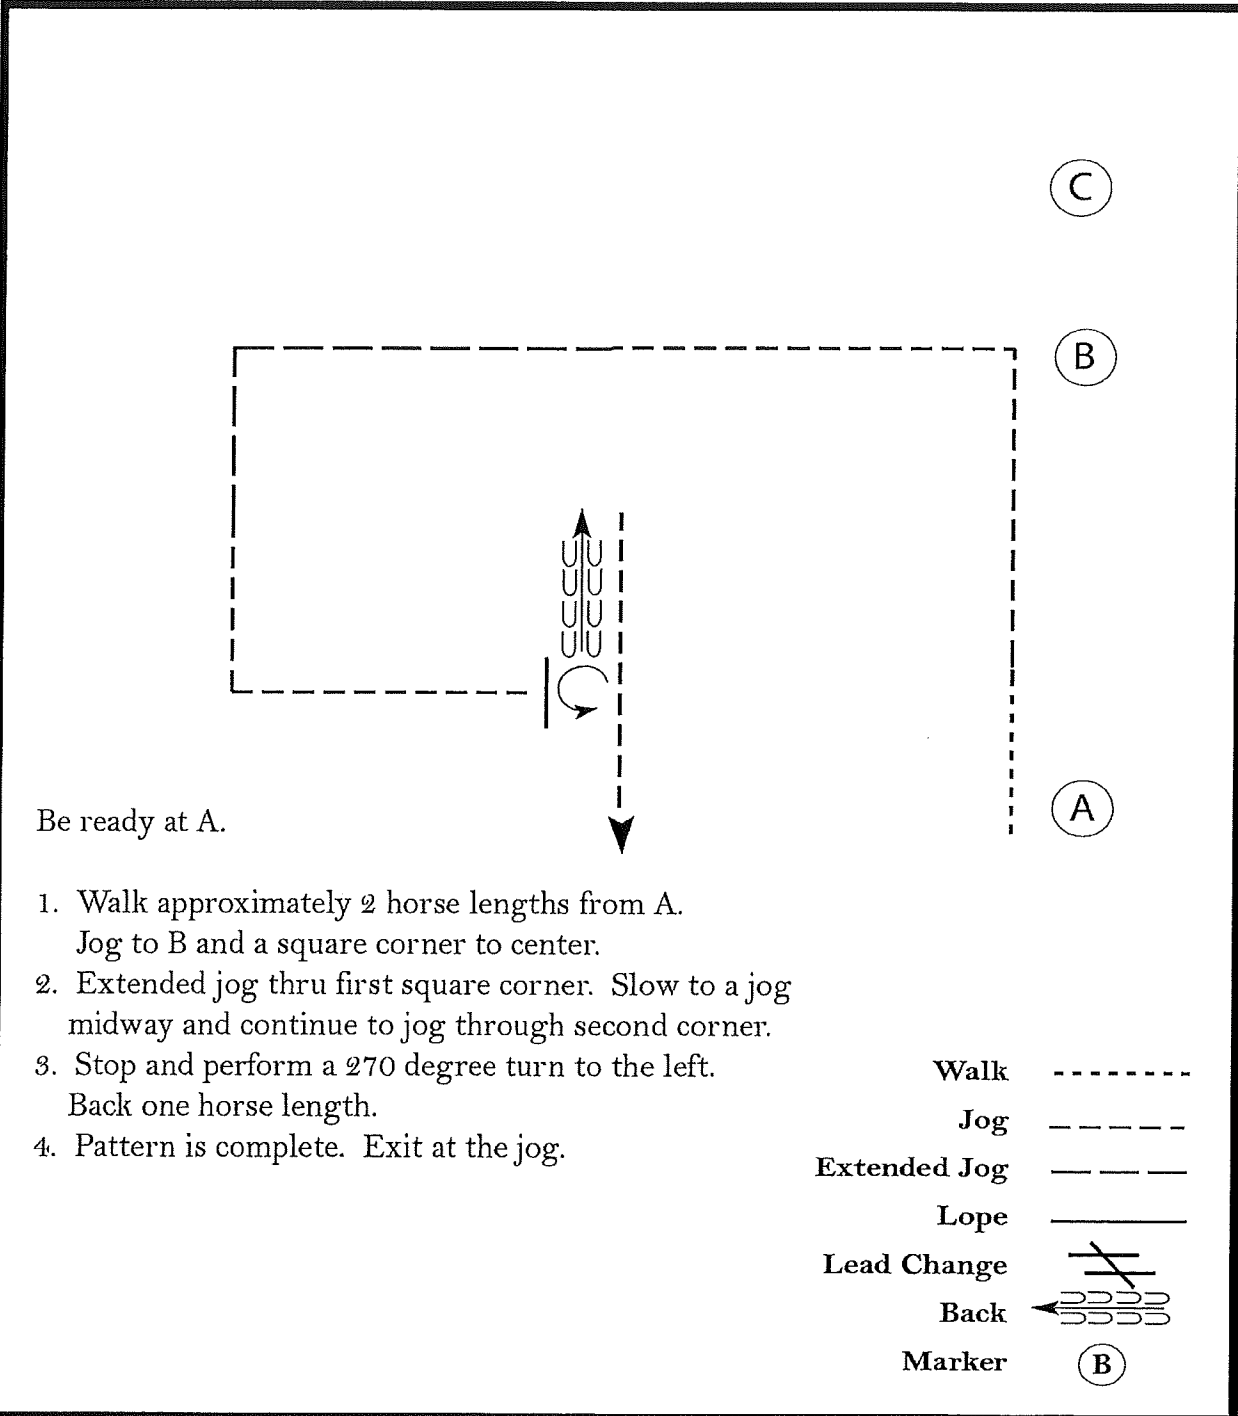

Summer Series

Horsemanship (small fry)

Show Date: 05-30-2022

www.HorseShowPatterns.com

www.HorseShowPatterns.com

[WH/WT-108]

Pattern Provided by:
Horse Show Judges