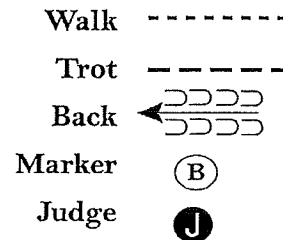

Please exit at a jog.

Walk
Jog	-----
Extended Jog	—————
Lope	—————
Leg Yield	
Lead Change	///
Back	←←←
Marker	(B)
Sidepass	←-----→

[WH/WT-23]

Pattern Provided by:
Horse Show Judges

Summer Series

Showmanship (small fry)

Show Date: 05-29-2022

www.HorseShowPatterns.com

www.HorseShowPatterns.com

Be ready at A.

1. Walk from A to B.
2. Turn the corner just before B.
3. Trot to C and to judge as shown.
4. Stop and set up for inspection.
5. When dismissed, perform a 90 degree turn and walk away.

Follow the instructions of your ring steward.

[S/WT-53]

Pattern Provided by:
Horse Show Judges

Summer Series

Trail (small fry)

Show Date: 05-28-2022

www.HorseShowPatterns.com

www.HorseShowPatterns.com