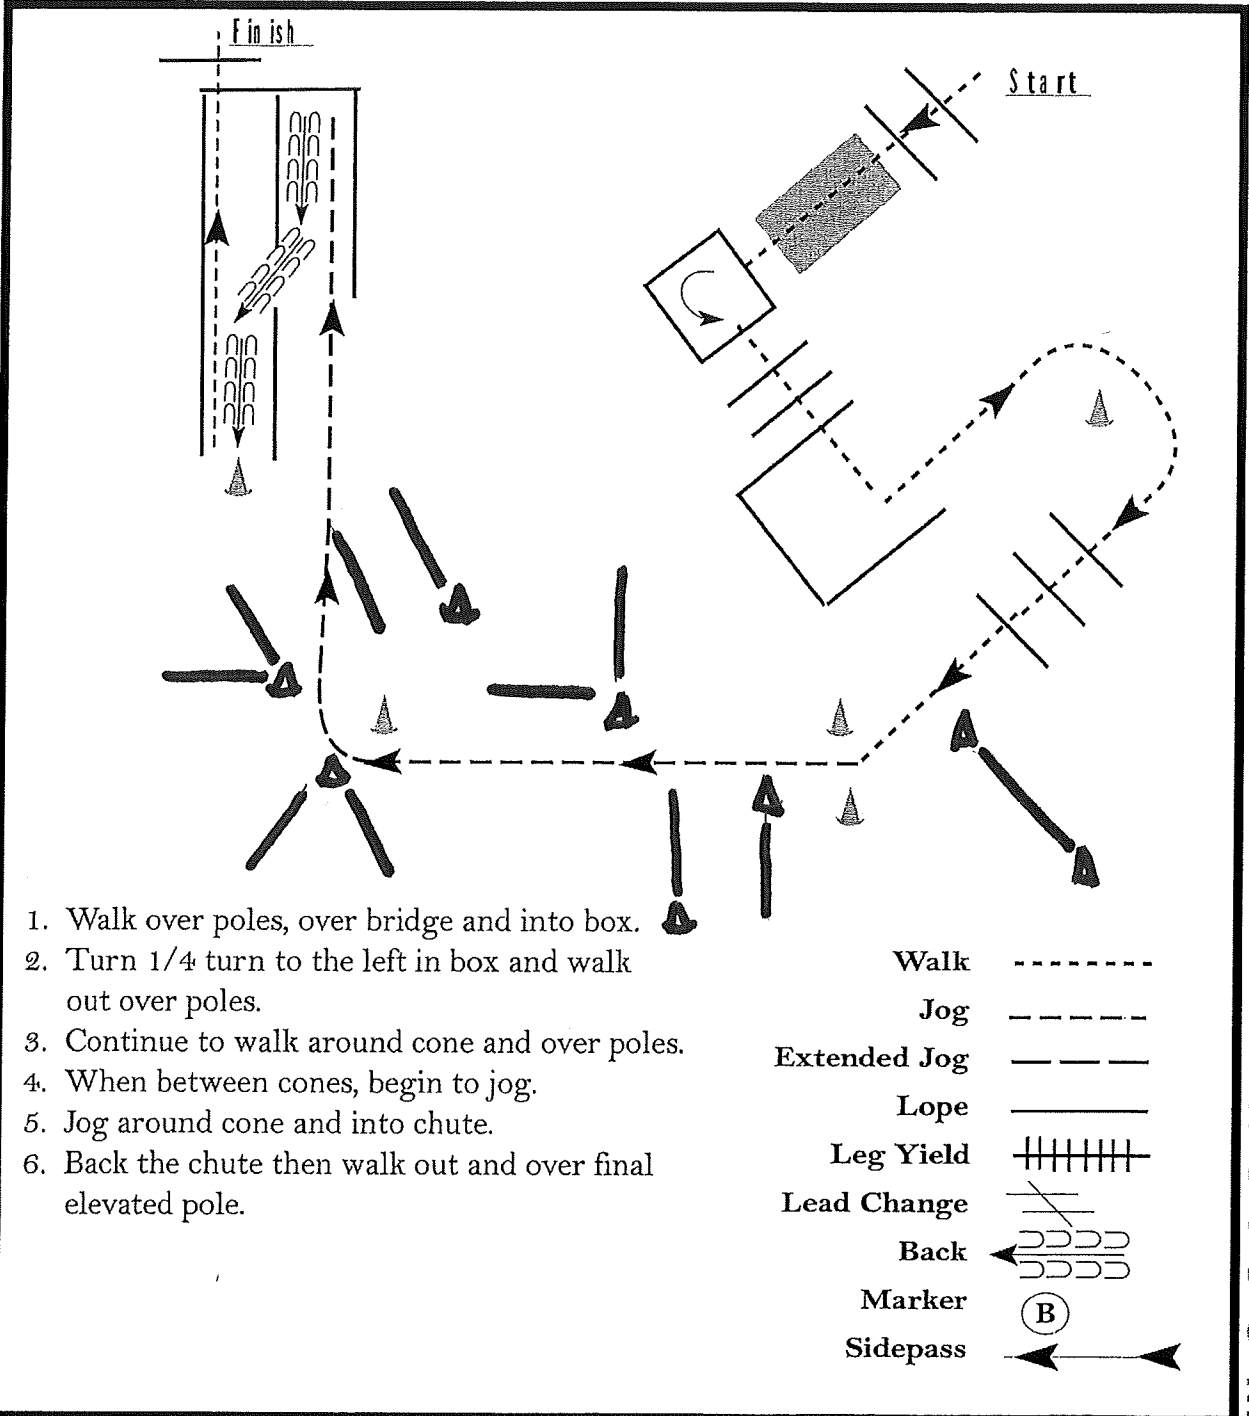

Summer Series

Trail (Small Fry)

Show Date: 05-27-2022

www.HorseShowPatterns.com

www.HorseShowPatterns.com

1. Walk over poles, over bridge and into box.
2. Turn 1/4 turn to the left in box and walk out over poles.
3. Continue to walk around cone and over poles.
4. When between cones, begin to jog.
5. Jog around cone and into chute.
6. Back the chute then walk out and over final elevated pole.

Walk	-----
Jog	- - - - -
Extended Jog	— — — —
Lope	————
Leg Yield	
Lead Change	— / —
Back	← ← ← ← ←
Marker	(B)
Sidepass	← ← ← ← ←

[T/WT-30]

Pattern Provided by:
Horse Show Judges

Summer Series

Hunt Seat Equitation (small fry)

Show Date: 05-27-2022

www.HorseShowPatterns.com

www.HorseShowPatterns.com

1. Walk A to B
2. Sitting trot circle to the right
3. Posting trot circle to the left
4. At B extend the trot to C
5. Stop at C and back 4 steps
6. Perform a 90 degree turn to the right

www.HorseShowPatterns.com

www.HorseShowPatterns.com

Be ready at A.

1. Walk to B.
2. Trot on the left diagonal to C.
3. Change diagonals and trot on the right diagonal to D.
4. Sitting trot to E.
5. Halt at E and back approximately one horse length.