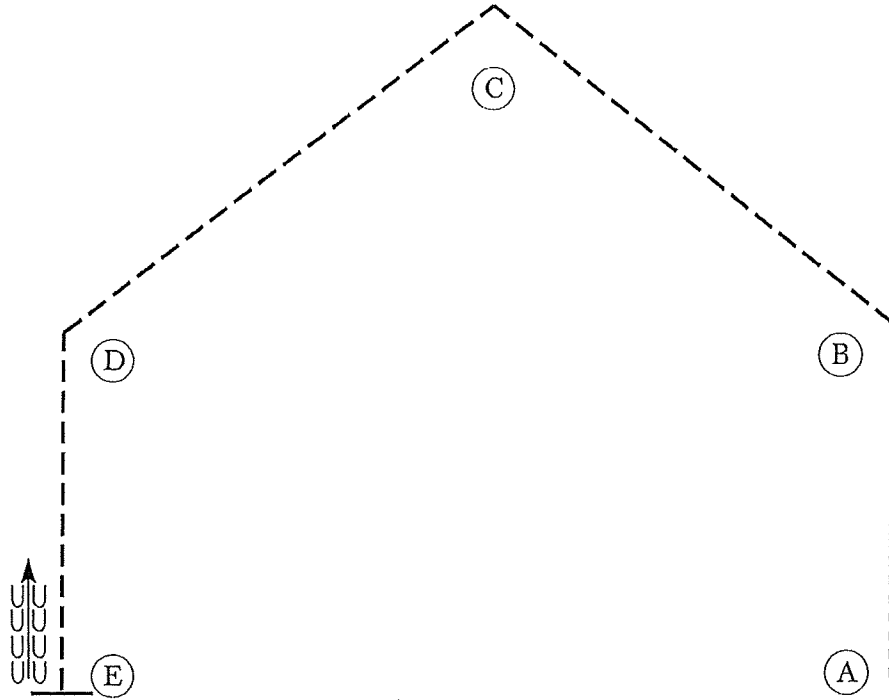

Summer Series

Hunt Seat Equitation (small fry)

Show Date: 05-29-2022

www.HorseShowPatterns.com

www.HorseShowPatterns.com

Be ready at A.

1. Walk to B.
2. Trot on the left diagonal to C.
3. Change diagonals and trot on the right diagonal to D.
4. Sitting trot to E.
5. Halt at E and back approximately one horse length.

When dismissed, follow the instructions of your ring steward.

Walk	-----
Trot	- - - - -
Extended Trot	— — — — —
Canter	—————
Leg Yield	|||||
Lead Change	— / —
Back	← ← ← ← ←
Marker	(B)
Sidepass	← - - - - →
Hand Gallop	— — — — —

[HSE/WT-37]

Pattern Provided by:
Horse Show Judges