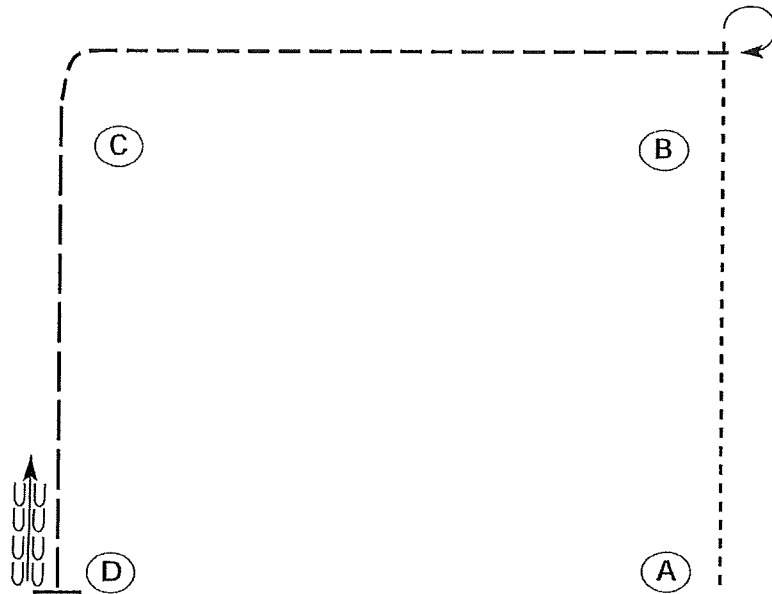

Summer Series

Horsemanship (small fry)

Show Date: 05-28-2022

www.HorseShowPatterns.com

www.HorseShowPatterns.com

Be ready at A.

1. Walk from A to B.
2. Stop past B and execute a 270 degree turn to the right.
3. Jog from B around C.
4. Extend the jog from C to D.
5. Stop at D and back one horse length.

Please exit at a jog.

Walk	.....
Jog	-----
Extended Jog	—————
Lope	—————
Leg Yield	|||||
Lead Change	///
Back	←←←
Marker	(B)
Sidepass	←-----→

[WH/WT-23]

Pattern Provided by:
Horse Show Judges