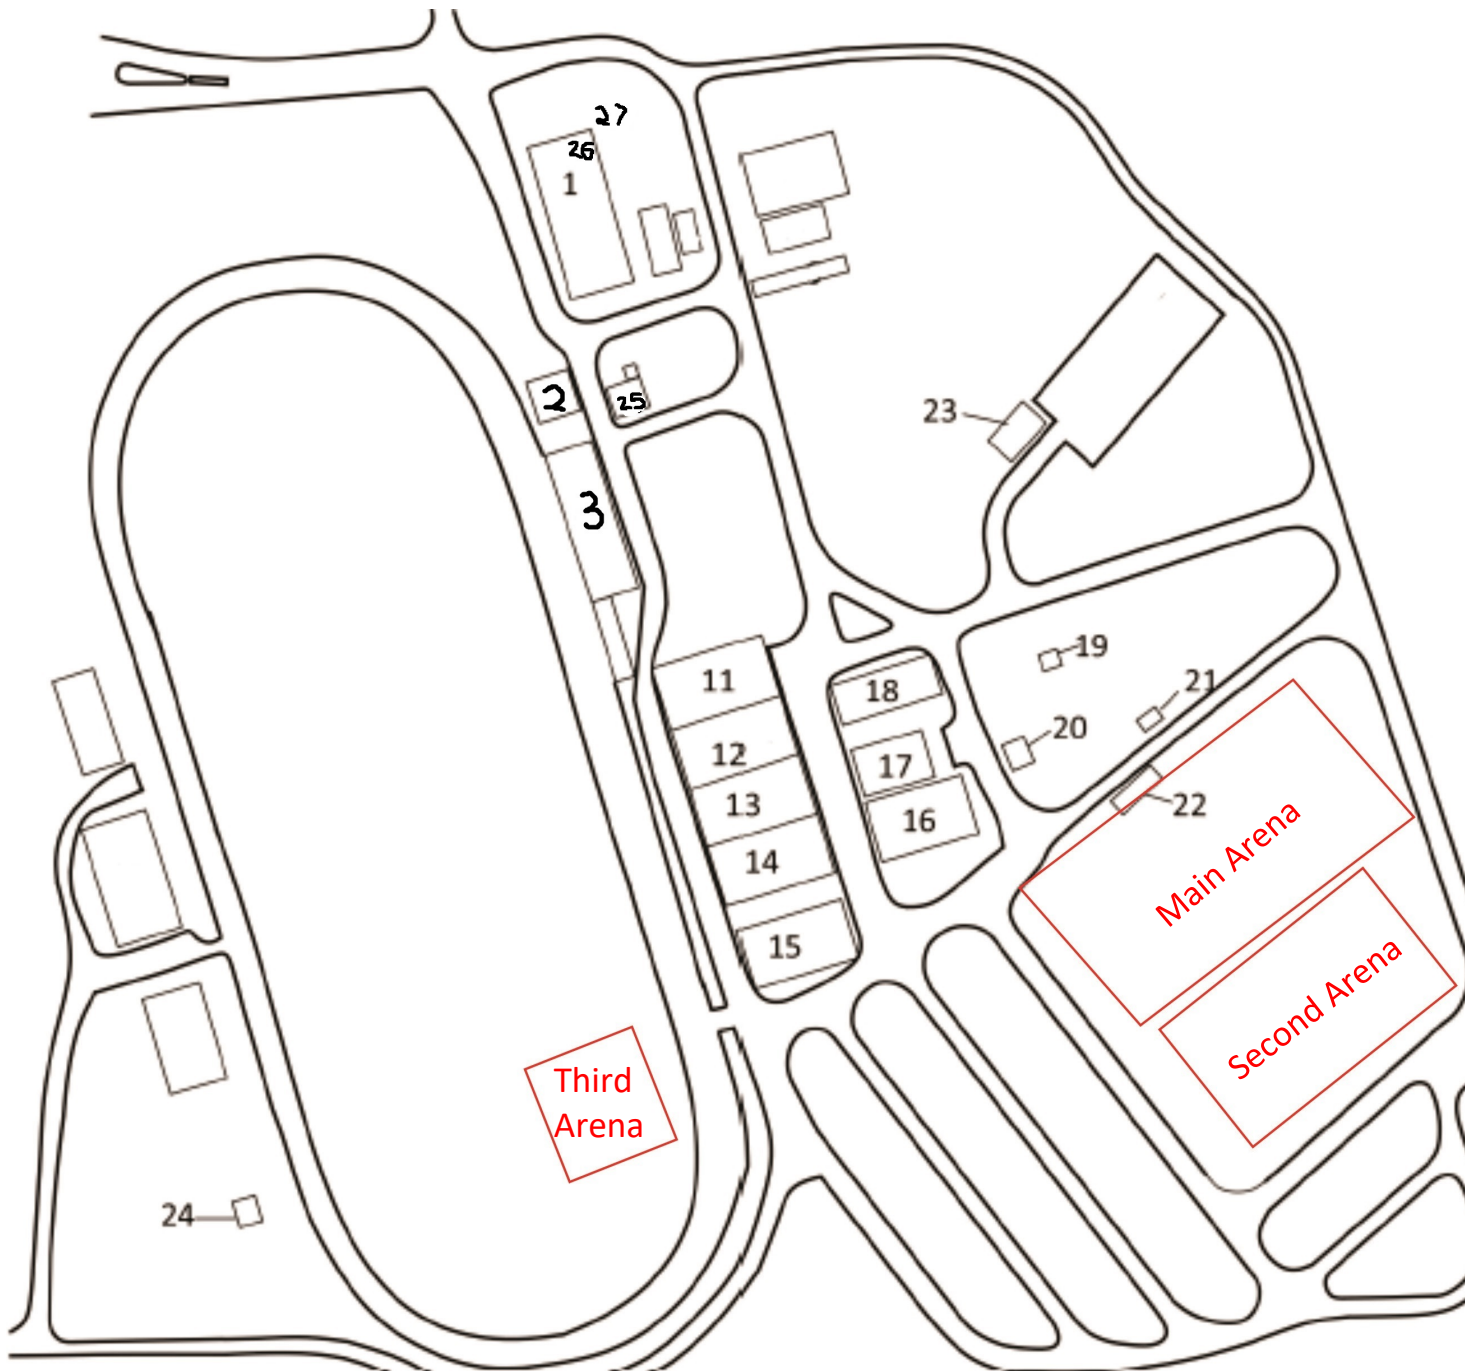

58

North

← to arena

Fairgrounds Road

Western Michigan Fair Association Map (Ludington Fairgrounds)

- 1 Community Center (CC)
- 2 Midway Café
- 3 Grandstands
- 11 Show/Sale Barn
- 12 Pig Barn
- 13 Calf Barn
- 14 Horse Barn
- 15 Horse Barn
- 16 Small Animal Barn
- 17 Beef Barn
- 18 Dairy Barn
- 19 "Prize Cave"
- 20 Bath House
- 21 Concession Pavilion
- 22 "Show Office"
- 23 Maintenance Garage
- 24 Bath House
- 25 Bathrooms
- 26 Bathrooms
- 27 Dump Station