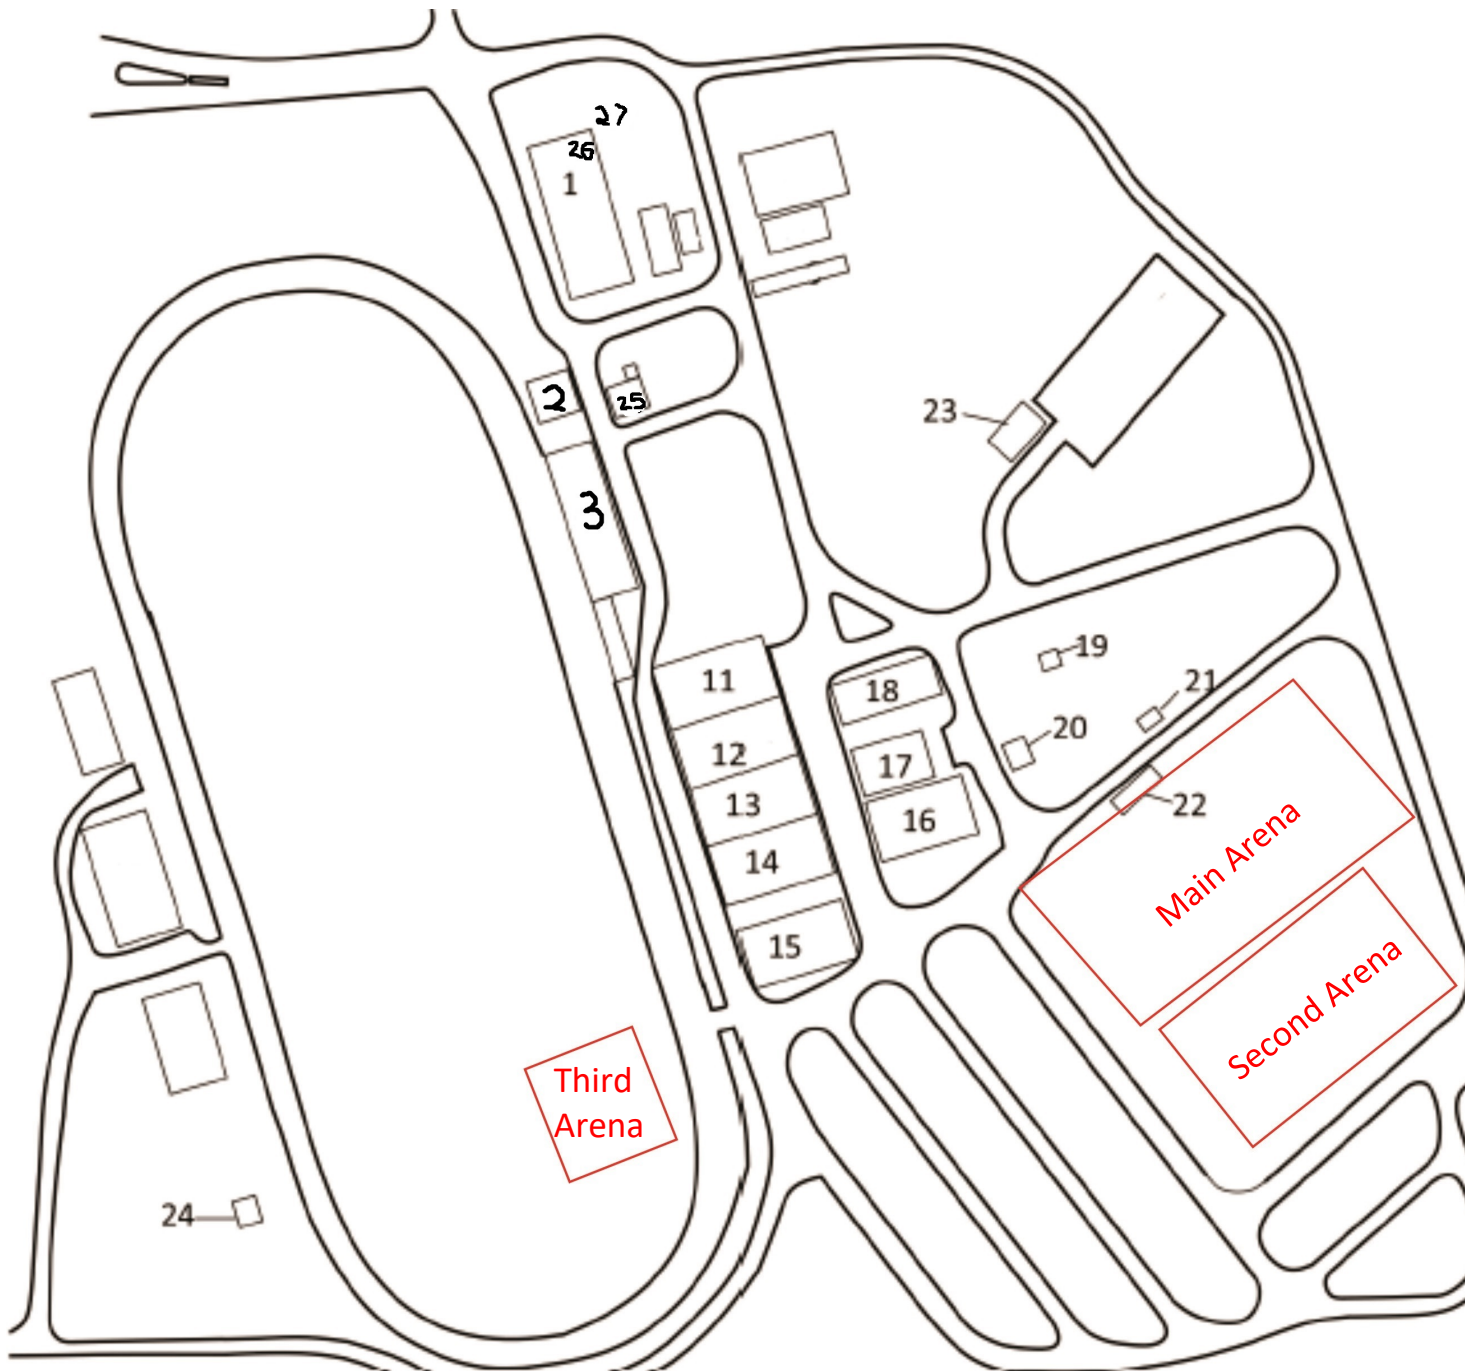

# Western Michigan Fair Association Map (Ludington Fairgrounds)

- 1 Community Center (CC)
- 2 Midway Café
- 3 Grandstands
- 11 Show/Sale Barn
- 12 Pig Barn
- 13 Calf Barn
- 14 Horse Barn
- 15 Horse Barn
- 16 Small Animal Barn
- 17 Beef Barn
- 18 Dairy Barn
- 19 "Prize Cave"
- 20 Bath House
- 21 Concession Pavilion
- 22 "Show Office"
- 23 Maintenance Garage
- 24 Bath House
- 25 Bathrooms
- 26 Bathrooms
- 27 Dump Station