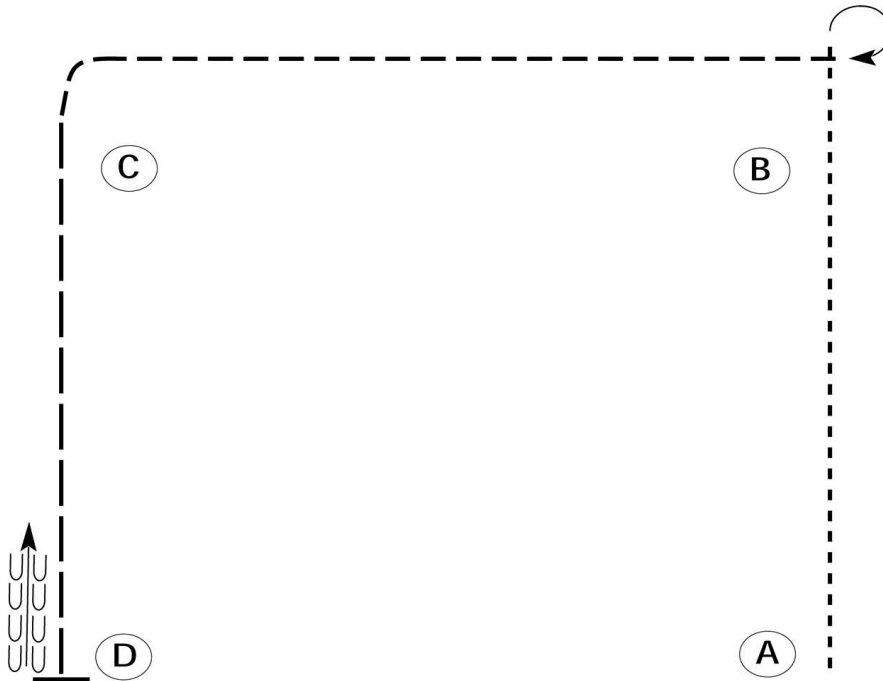

Lisa Terry Memorial

Western Horsemanship - Small Fry & Walk Trot

Show Date: June 11, 2026

Be ready at A.

1. Walk from A to B.
2. Stop past B and execute a 270 degree turn to the right.
3. Jog from B around C.
4. Extend the jog from C to D.
5. Stop at D and back one horse length.

Please exit at a jog.

Walk	-----
Jog	-----
Extended Jog	-----
Lope	-----
Leg Yield	|||||
Lead Change	—/—
Back	← — — — — —
Marker	⊙ B
Sidepass	← — — — — — →

[WH/WT-23]

Pattern Provided by:

Judges