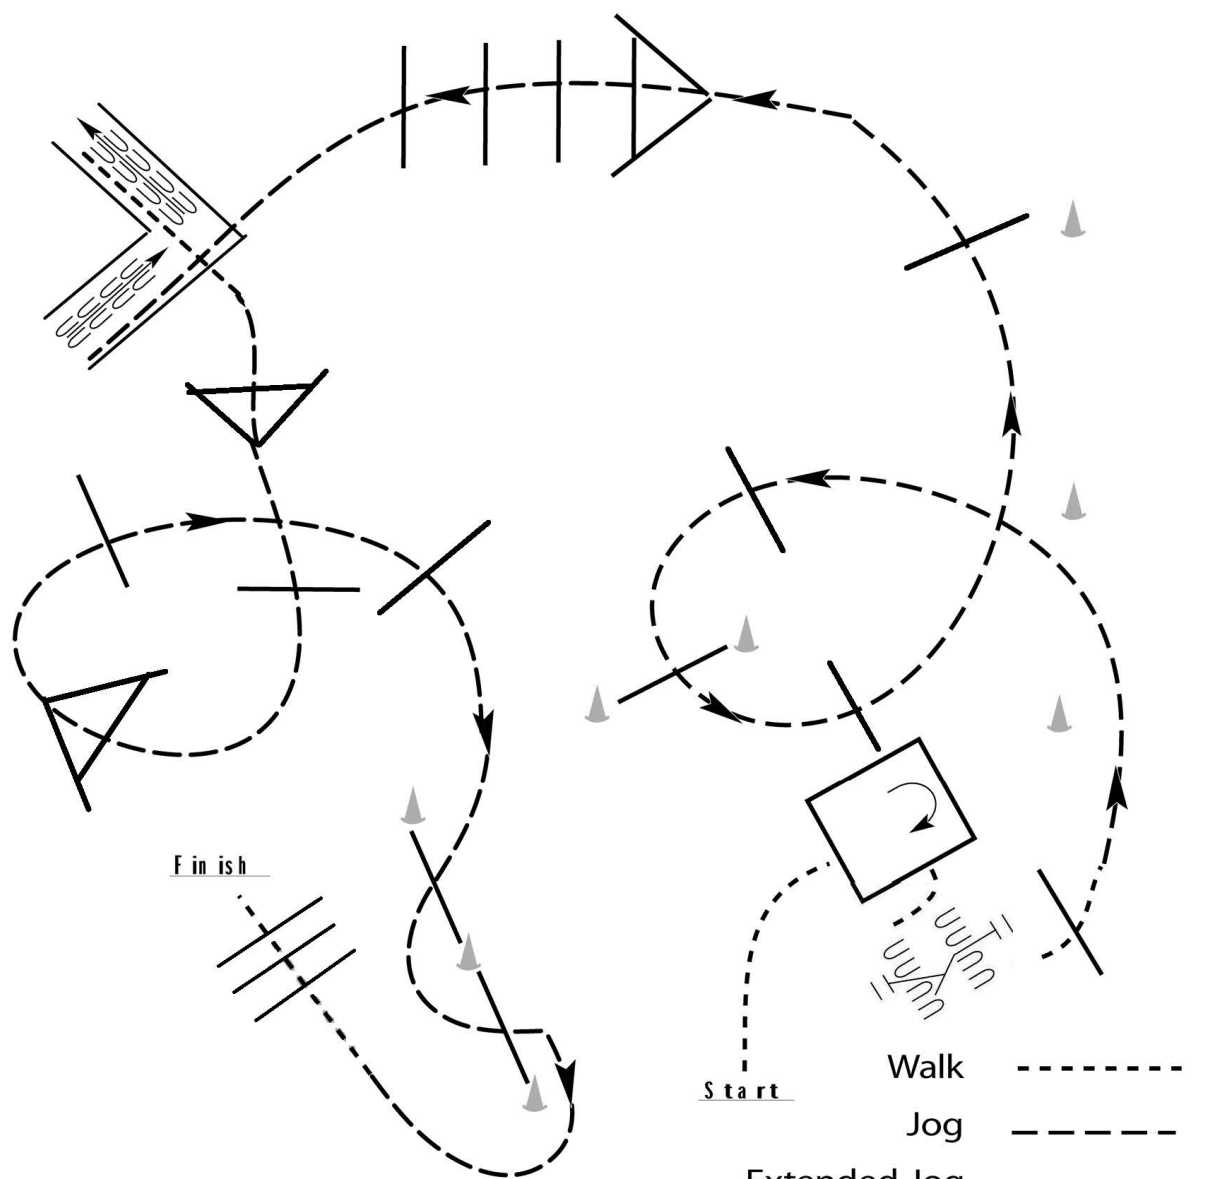

Show Date: June 11, 2026

Be ready at A.

1. Walk from A to B.
2. Stop past B and execute a 270 degree turn to the right.
3. Jog from B around C.
4. Extend the jog from C to D.
5. Stop at D and back one horse length.

Please exit at a jog.

Walk	-----
Jog	-----
Extended Jog	-----
Lope	-----
Leg Yield	
Lead Change	—/—
Back	← — — — — —
Marker	⊙ B
Sidepass	← — — — — — →

[WH/WT-23]

Pattern Provided by:

Judges

Lisa Terry Memorial

Small Fry Showmanship

Show Date: June 12, 2026

Be ready at A.

1. Walk halfway from A to B.
2. Trot until your horse's hip is in line with B.
3. Stop and perform a 90 degree turn.
4. Trot a semi square corner and halfway to C.
5. Walk around C and halfway to Judge.
6. Trot to Judge, stop and set up for inspection.
7. When dismissed, perform a 90 degree turn and exit at a walk.

Follow the instructions of your ring steward.

Lisa Terry Memorial

Trail - Small Fry & Walk Trot

Show Date: June 13, 2026

1. Walk into box and turn 1/4 turn to the right
2. Walk out of box. Walk Trot exhibitors work Left hand gate, walk over pole. Small Fry exhibitors walk out of box, through gate and over pole.
3. Jog over 3 poles
4. Continue jog over poles and into chute
5. Back the "L"
6. Walk out of chute then jog over poles
7. Walk over poles to finish