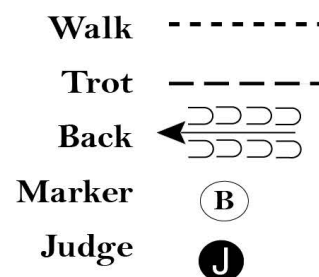

Show Date: June 11, 2026

Be ready at A.

1. Walk from A to B.
2. Stop past B and execute a 270 degree turn to the right.
3. Jog from B around C.
4. Extend the jog from C to D.
5. Stop at D and back one horse length.

Please exit at a jog.

Walk	-----
Jog	-----
Extended Jog	-----
Lope	-----
Leg Yield	
Lead Change	—/—
Back	← — — — — —
Marker	⊙ B
Sidepass	← — — — — — →

[WH/WT-23]

Pattern Provided by:

Judges

Lisa Terry Memorial

Small Fry Showmanship

Show Date: June 12, 2026

Be ready at A.

1. Walk halfway from A to B.
2. Trot until your horse's hip is in line with B.
3. Stop and perform a 90 degree turn.
4. Trot a semi square corner and halfway to C.
5. Walk around C and halfway to Judge.
6. Trot to Judge, stop and set up for inspection.
7. When dismissed, perform a 90 degree turn and exit at a walk.

Follow the instructions of your ring steward.

Lisa Terry Memorial

Trail - Small Fry & Walk Trot

Show Date: June 13, 2026

1. Walk into box and turn 1/4 turn to the right
2. Walk out of box. Walk Trot exhibitors work Left hand gate, walk over pole. Small Fry exhibitors walk out of box, through gate and over pole.
3. Jog over 3 poles
4. Continue jog over poles and into chute
5. Back the "L"
6. Walk out of chute then jog over poles
7. Walk over poles to finish