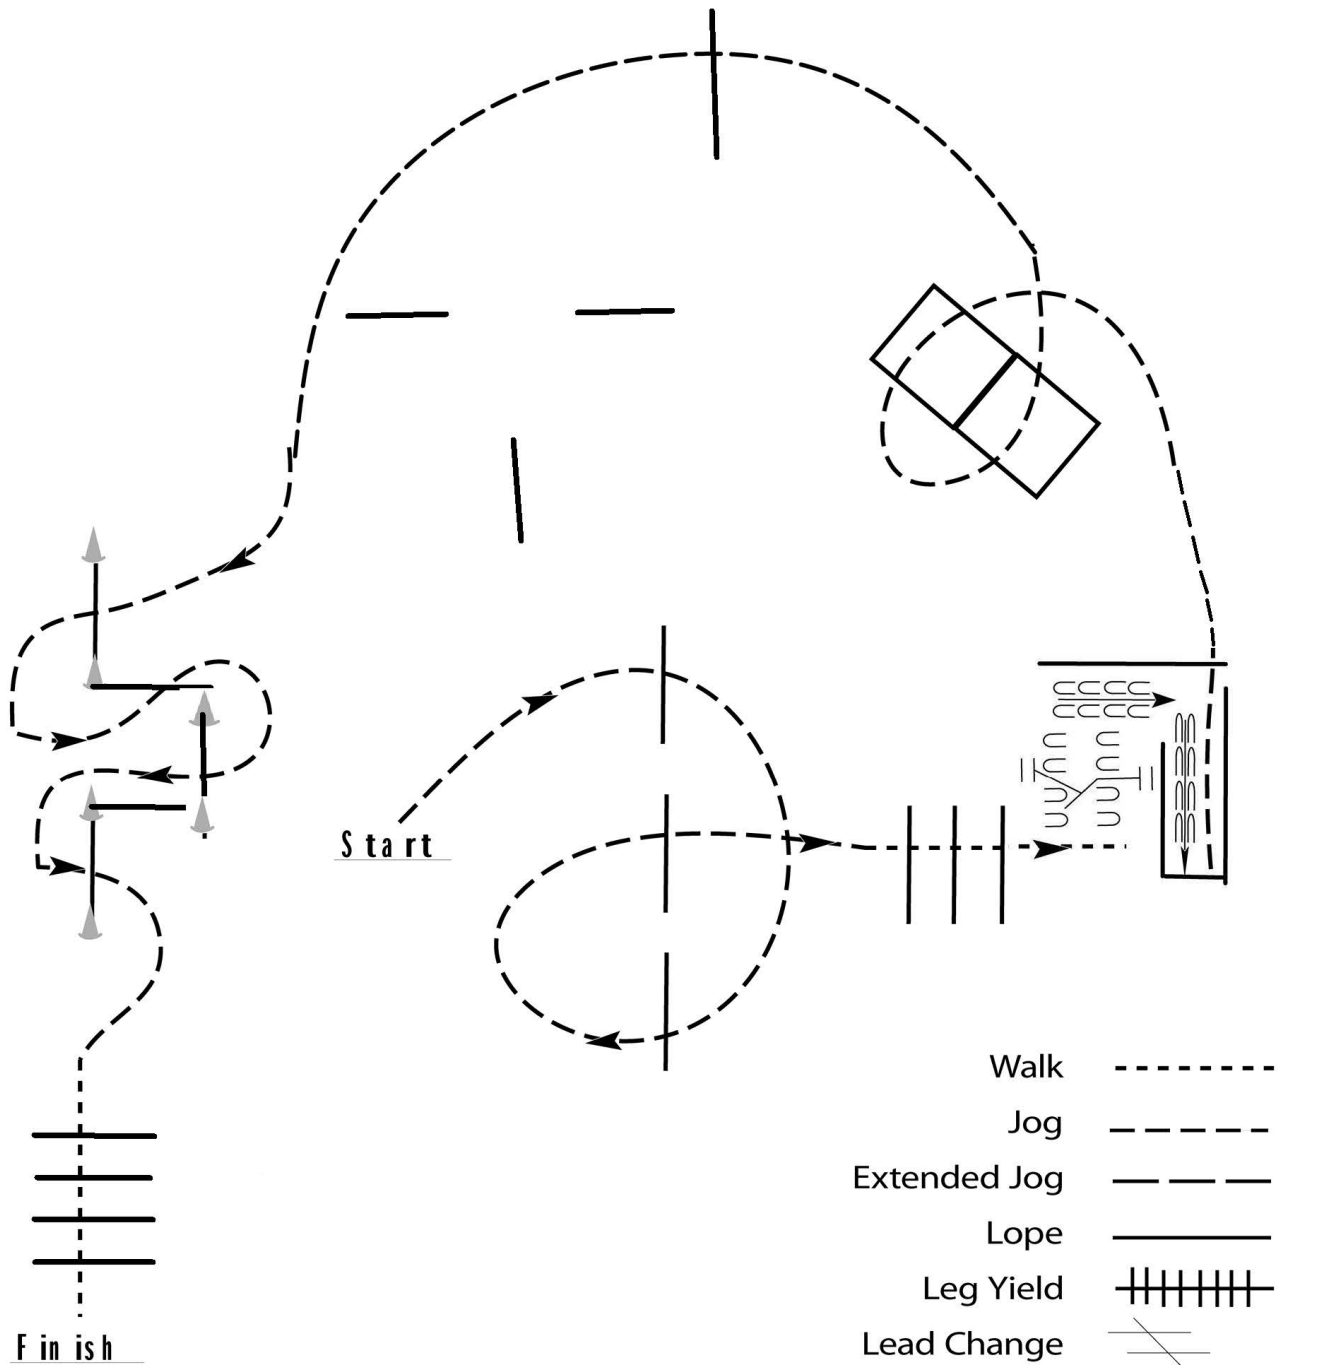

Lisa Terry Memorial

Trail - Small Fry & Walk Trot

Show Date: June 11, 2026

1. Jog over three poles
2. Walk over three poles
3. Walk Trot Exhibitors work gate left hand and back "L". Small Fry exhibitors walk through gate, turn 90° left and back "L".
4. Jog over pole and through two boxes
5. Jog through cones, over 2 poles
6. Walk over poles to finish

Lisa Terry Memorial

Hunt Seat Equitation - Small Fry & Walk Trot

Show Date: June 12, 2026

Be ready at A.

1. Walk halfway to B.
2. Sitting trot to B.
3. Trot on the left diagonal from B, to and around C, and halfway to A.
4. Change diagonals halfway to A.
5. Trot on the right diagonal around A and to D.
6. Stop at D and back approximately one horse length.

Follow the instructions of your ring steward.

Lisa Terry Memorial

Trail - Small Fry & Walk Trot

Show Date: June 13, 2026

1. Walk into box and turn 1/4 turn to the right
2. Walk out of box. Walk Trot exhibitors work Left hand gate, walk over pole. Small Fry exhibitors walk out of box, through gate and over pole.
3. Jog over 3 poles
4. Continue jog over poles and into chute
5. Back the "L"
6. Walk out of chute then jog over poles
7. Walk over poles to finish