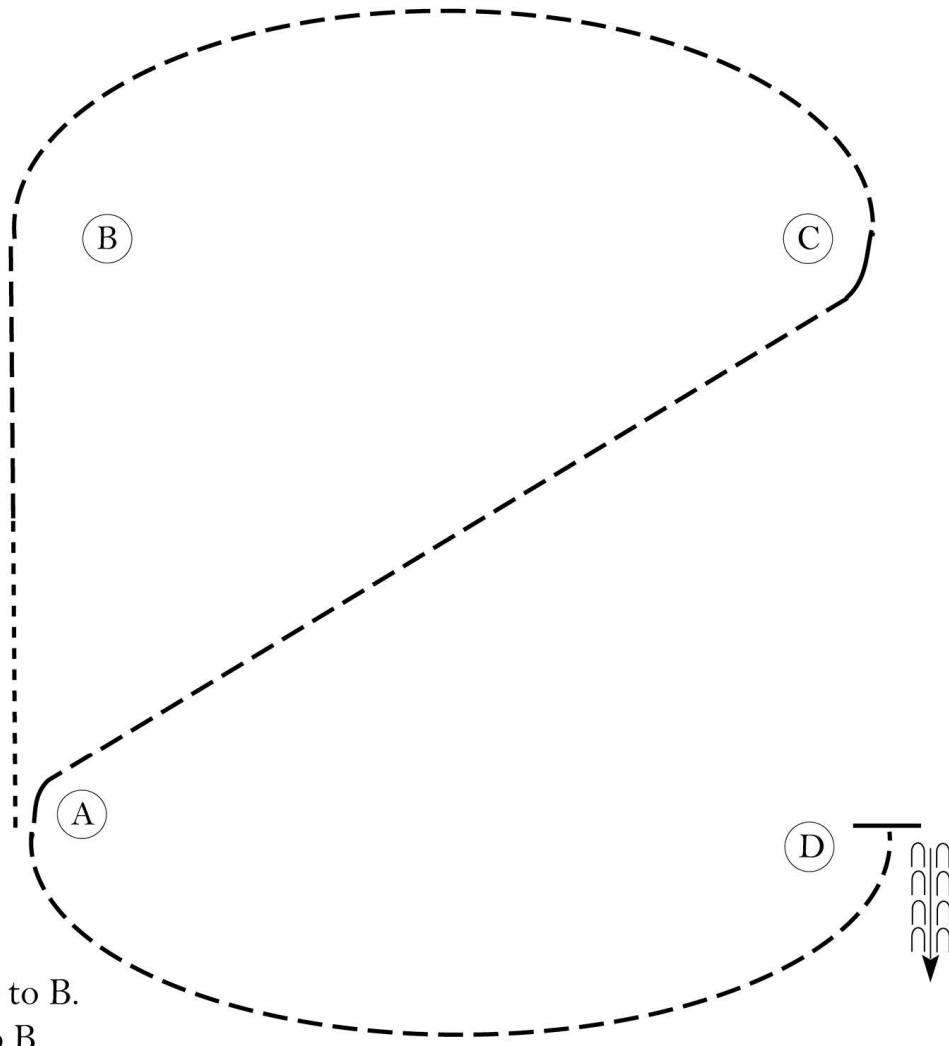

Lisa Terry Memorial

Trail - Small Fry & Walk Trot

Show Date: June 11, 2026

1. Jog over three poles
2. Walk over three poles
3. Walk Trot Exhibitors work gate left hand and back "L". Small Fry exhibitors walk through gate, turn 90° left and back "L".
4. Jog over pole and through two boxes
5. Jog through cones, over 2 poles
6. Walk over poles to finish

Lisa Terry Memorial

Hunt Seat Equitation - Small Fry & Walk Trot

Show Date: June 12, 2026

Be ready at A.

1. Walk halfway to B.
2. Sitting trot to B.
3. Trot on the left diagonal from B, to and around C, and halfway to A.
4. Change diagonals halfway to A.
5. Trot on the right diagonal around A and to D.
6. Stop at D and back approximately one horse length.

Show Date: June 11, 2026

Be ready at A.

1. Walk from A to B.
2. Stop past B and execute a 270 degree turn to the right.
3. Jog from B around C.
4. Extend the jog from C to D.
5. Stop at D and back one horse length.