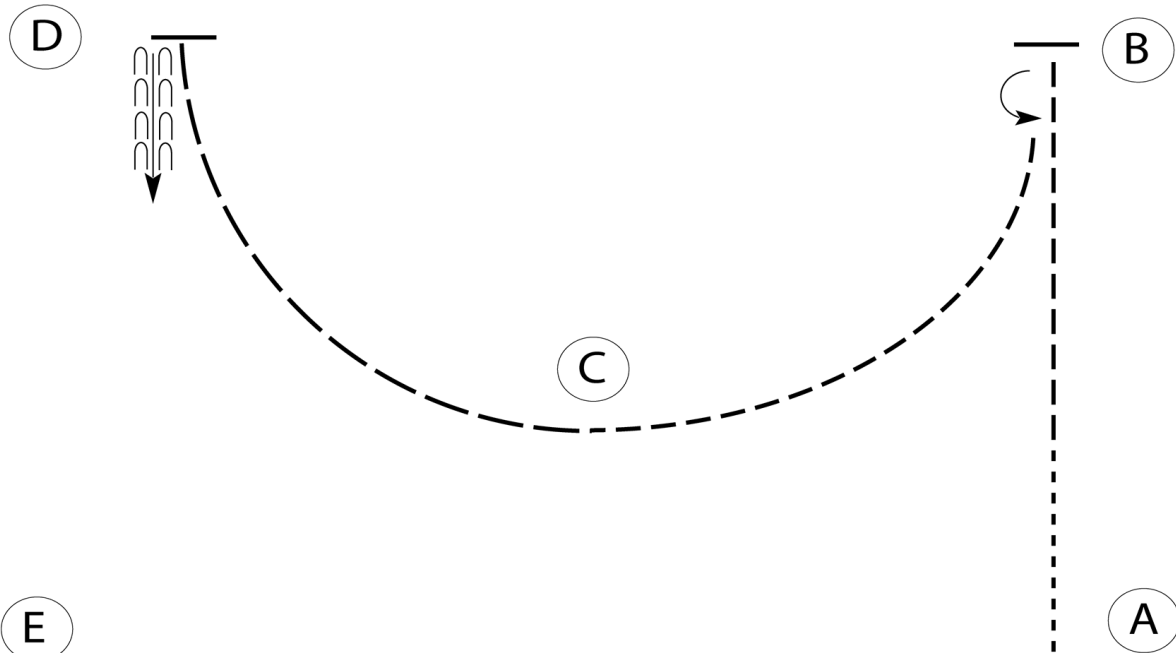

Lisa Terry Memorial

Western Horsemanship - Small Fry & Walk Trot

Show Date: June 13, 2026

Be ready at A.

1. Walk approximately two strides from A.
2. Jog to B.
3. Stop and perform a 180 degree turn to the left.
4. Jog a half circle to C.
5. Extend the jog to D.
6. Stop at D and back approximately one horse length.

Follow the instructions of your ring steward.

Walk	-----
Jog	- - - - -
Extended Jog	- - - - -
Lope	—————
Leg Yield	|||||
Lead Change	— / —
Back	← — — — —
Marker	Ⓟ
Sidepass	← — — — — →

[WH/WT-74]

Pattern Provided by:

Judges

w w w . H o r s e S h o w P a t t e r n s . c o m

w w w . H o r s e S h o w P a t t e r n s . c o m