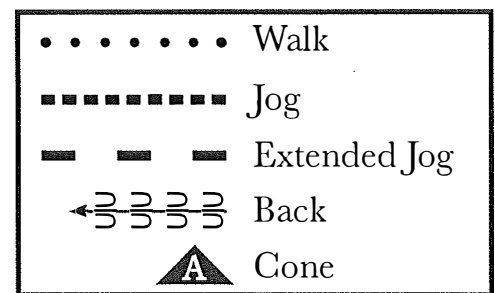

MQHYA Spartan Spectacular Walk Trot and Small Fry Trail Friday June 26th, 2026

1. Walk Poles
2. Turn right, stop and back chute
3. Trot through poles
4. Trot through serpentine
5. Trot first side of diagonals
6. Trot second side of diagonals
7. Walk through triangle
8. Trot poles to gate
9. Walk tort exhibitors work Left hand gate. Small fry exhibitors walk through gate and continue trot
10. Trot through poles

MQHYA Spartan Spectacular HORSEMANSHIP

(All Walk-Trot & Small Fry)

1. Jog square corner to center.
2. Stop and back.
3. 90 degree turn right.
4. Extended jog 1/2 circle.
5. At close of 1/2 circle resume jog.
6. Break to walk and exit.

Pattern Provided by Kristy Starnes

MOHYA Spartan Spectacular EQUITATION

(All Walk-Trot & Small Fry)

1. Sitting trot across diagonal.
2. Posting trot left diagonal 1/2 circle.
3. Change diagonals and continue across to center.
4. Break to walk and walk line.
5. Stop and back.
6. Exit at sitting trot.