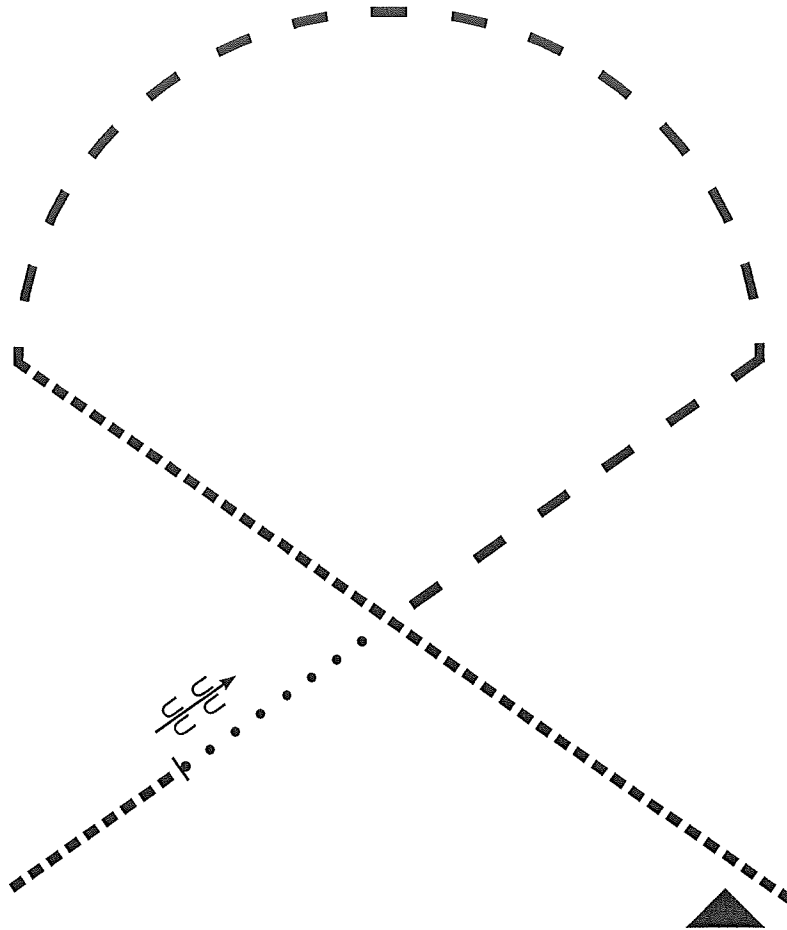

MQHYA Spartan Spectacular Walk Trot and Small Fry Trail Friday June 26th, 2026

1. Walk Poles
2. Turn right, stop and back chute
3. Trot through poles
4. Trot through serpentine
5. Trot first side of diagonals
6. Trot second side of diagonals
7. Walk through triangle
8. Trot poles to gate
9. Walk tort exhibitors work Left hand gate. Small fry exhibitors walk through gate and continue trot
10. Trot through poles

MQHYA Spartan Spectacular HORSEMANSHIP

(All Walk-Trot & Small Fry)

1. Jog square corner to center.
2. Stop and back.
3. 90 degree turn right.
4. Extended jog 1/2 circle.
5. At close of 1/2 circle resume jog.
6. Break to walk and exit.

Pattern Provided by Kristy Starnes

MOHYA Spartan Spectacular EQUITATION

(All Walk-Trot & Small Fry)

1. Sitting trot across diagonal.
2. Posting trot left diagonal 1/2 circle.
3. Change diagonals and continue across to center.
4. Break to walk and walk line.
5. Stop and back.
6. Exit at sitting trot.

Pattern Provided by Kristy Starnes

MQHYA Spartan Spectacular Showmanship

(All Walk-Trot & Small Fry)

1. Trot until even with judge.
2. Stop, 90 degree turn.
3. Walk to judge.
4. 90 degree turn.
5. Set up.
6. Inspection.
7. Back two horse lengths.
8. 270 degree turn.
9. Trot to exit.