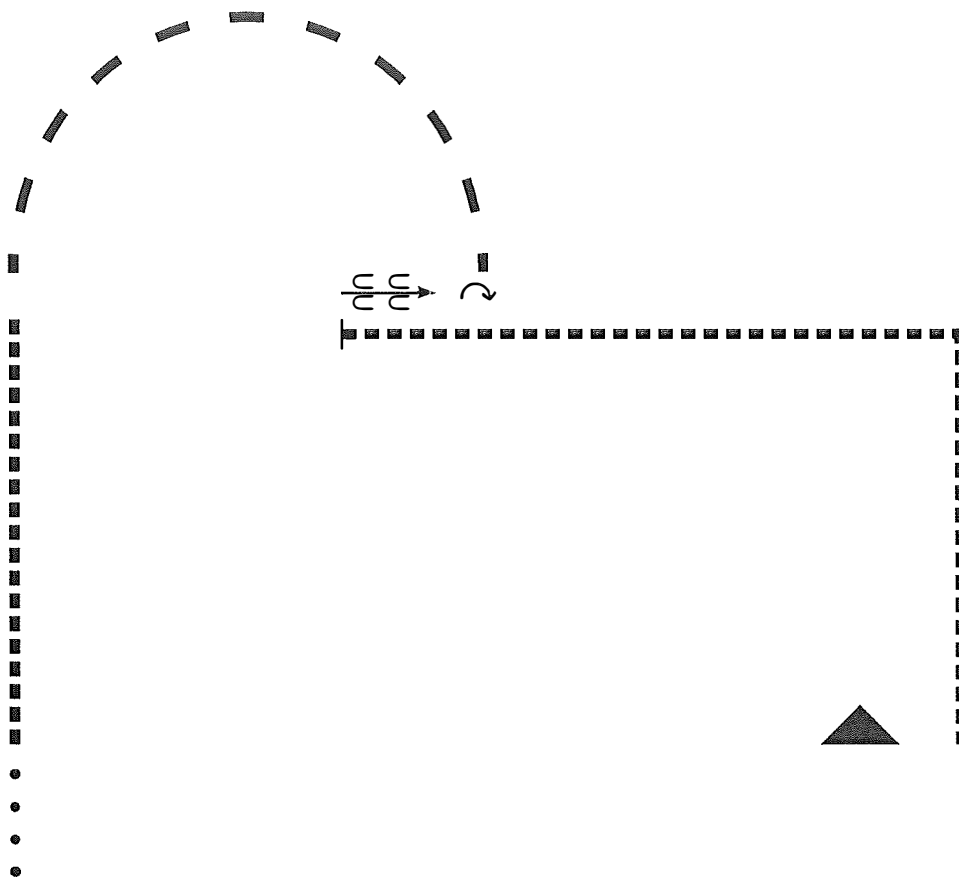

MQHYA Spartan Spectacular Walk Trot and Small Fry Trail Friday June 26th, 2026

1. Walk Poles
2. Turn right, stop and back chute
3. Trot through poles
4. Trot through serpentine
5. Trot first side of diagonals
6. Trot second side of diagonals
7. Walk through triangle
8. Trot poles to gate
9. Walk tort exhibitors work Left hand gate. Small fry exhibitors walk through gate and continue trot
10. Trot through poles

MQHYA Spartan Spectacular HORSEMANSHIP

(All Walk-Trot & Small Fry)

1. Jog square corner to center.
2. Stop and back.
3. 90 degree turn right.
4. Extended jog 1/2 circle.
5. At close of 1/2 circle resume jog.
6. Break to walk and exit.

Pattern Provided by Kristy Starnes

MOHYA Spartan Spectacular EQUITATION

(All Walk-Trot & Small Fry)

1. Sitting trot across diagonal.
2. Posting trot left diagonal 1/2 circle.
3. Change diagonals and continue across to center.
4. Break to walk and walk line.
5. Stop and back.
6. Exit at sitting trot.

Pattern Provided by Kristy Starnes

MQHYA Spartan Spectacular Showmanship

(All Walk-Trot & Small Fry)

1. Trot until even with judge.
2. Stop, 90 degree turn.
3. Walk to judge.
4. 90 degree turn.
5. Set up.
6. Inspection.
7. Back two horse lengths.
8. 270 degree turn.
9. Trot to exit.