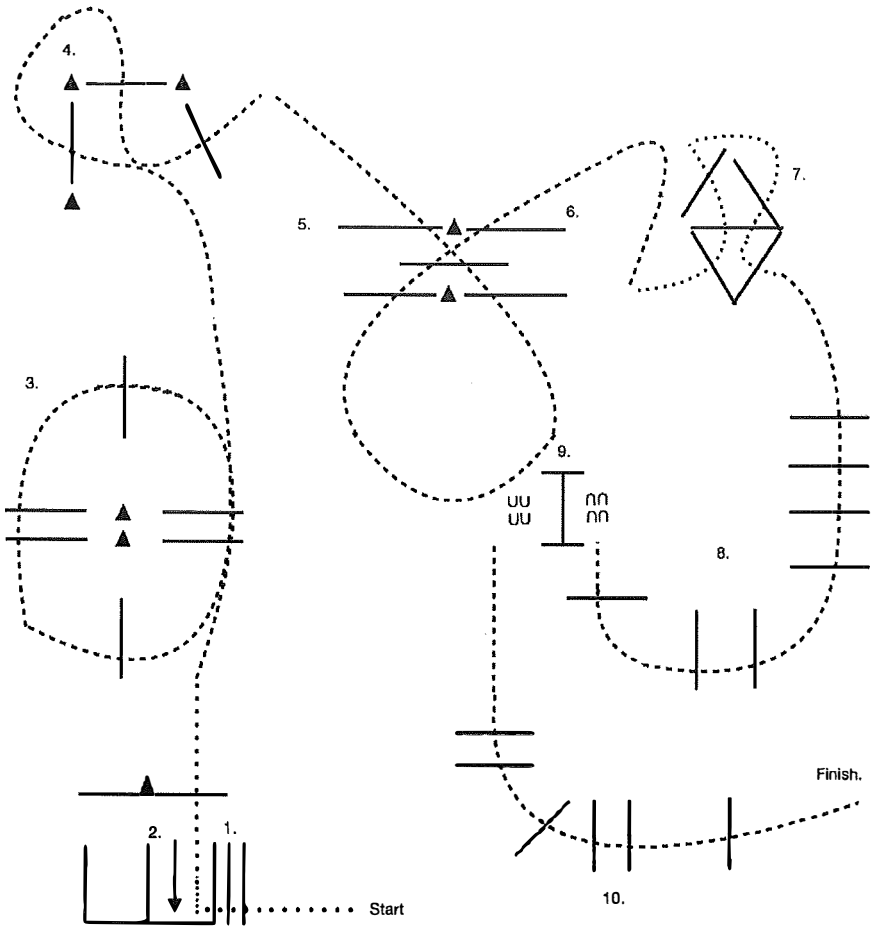

MQHYA Spartan Spectacular Walk Trot and Small Fry Trail Friday June 26th, 2026

1. Walk Poles
2. Turn right, stop and back chute
3. Trot through poles
4. Trot through serpentine
5. Trot first side of diagonals
6. Trot second side of diagonals
7. Walk through triangle
8. Trot poles to gate
9. Walk tort exhibitors work Left hand gate. Small fry exhibitors walk through gate and continue trot
10. Trot through poles

MQHYA Spartan Spectacular HORSEMANSHIP

(All Walk-Trot & Small Fry)

1. Jog square corner to center.
2. Stop and back.
3. 90 degree turn right.
4. Extended jog 1/2 circle.
5. At close of 1/2 circle resume jog.
6. Break to walk and exit.

Pattern Provided by Kristy Starnes

MOHYA Spartan Spectacular EQUITATION

(All Walk-Trot & Small Fry)

1. Sitting trot across diagonal.
2. Posting trot left diagonal 1/2 circle.
3. Change diagonals and continue across to center.
4. Break to walk and walk line.
5. Stop and back.
6. Exit at sitting trot.

Pattern Provided by Kristy Starnes

MQHYA Spartan Spectacular Showmanship

(All Walk-Trot & Small Fry)

1. Trot until even with judge.
2. Stop, 90 degree turn.
3. Walk to judge.
4. 90 degree turn.
5. Set up.
6. Inspection.
7. Back two horse lengths.
8. 270 degree turn.
9. Trot to exit.