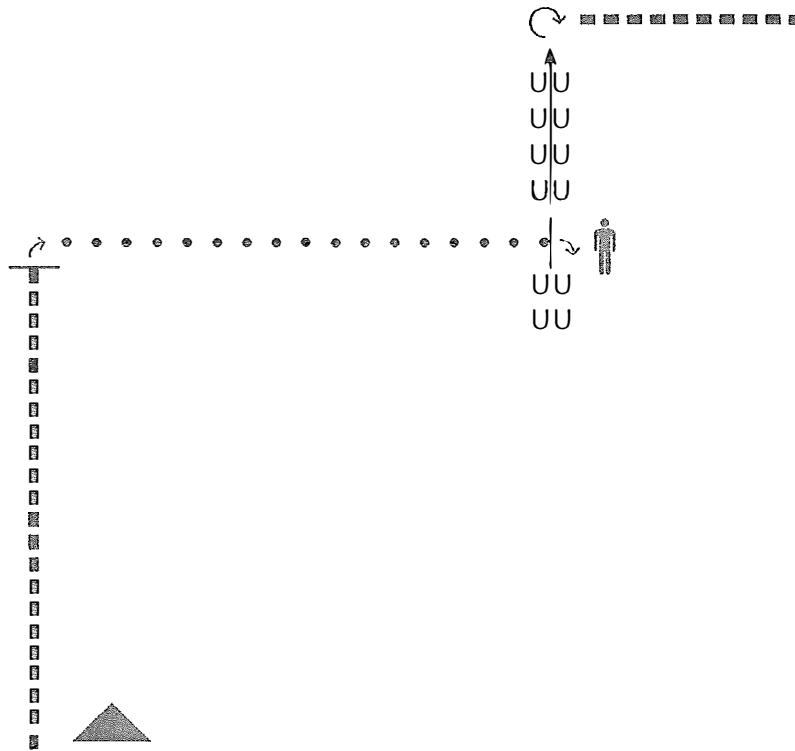

MQHYA Spartan Spectacular Walk Trot and Small Fry Trail Friday June 26th, 2026

1. Walk Poles
2. Turn right, stop and back chute
3. Trot through poles
4. Trot through serpentine
5. Trot first side of diagonals
6. Trot second side of diagonals
7. Walk through triangle
8. Trot poles to gate
9. Walk tort exhibitors work Left hand gate. Small fry exhibitors walk through gate and continue trot
10. Trot through poles

MQHYA Spartan Spectacular HORSEMANSHIP

(All Walk-Trot & Small Fry)

1. Jog square corner to center.
2. Stop and back.
3. 90 degree turn right.
4. Extended jog 1/2 circle.
5. At close of 1/2 circle resume jog.
6. Break to walk and exit.

Pattern Provided by Kristy Starnes

MOHYA Spartan Spectacular EQUITATION

(All Walk-Trot & Small Fry)

1. Sitting trot across diagonal.
2. Posting trot left diagonal 1/2 circle.
3. Change diagonals and continue across to center.
4. Break to walk and walk line.
5. Stop and back.
6. Exit at sitting trot.

Pattern Provided by Kristy Starnes

MQHYA Spartan Spectacular Showmanship

(All Walk-Trot & Small Fry)

1. Trot until even with judge.
2. Stop, 90 degree turn.
3. Walk to judge.
4. 90 degree turn.
5. Set up.
6. Inspection.
7. Back two horse lengths.
8. 270 degree turn.
9. Trot to exit.