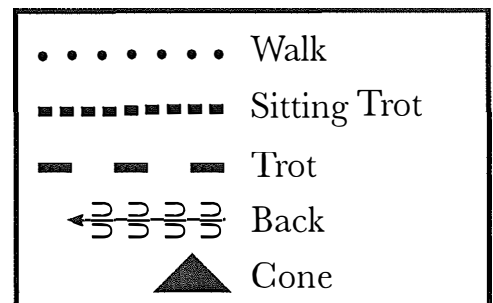

MQHYA Spartan Spectacular Walk Trot and Small Fry Trail Friday June 26th, 2026

1. Walk Poles
2. Turn right, stop and back chute
3. Trot through poles
4. Trot through serpentine
5. Trot first side of diagonals
6. Trot second side of diagonals
7. Walk through triangle
8. Trot poles to gate
9. Walk tort exhibitors work Left hand gate. Small fry exhibitors walk through gate and continue trot
10. Trot through poles

MQHYA Spartan Spectacular HORSEMANSHIP

(All Walk-Trot & Small Fry)

1. Jog square corner to center.
2. Stop and back.
3. 90 degree turn right.
4. Extended jog 1/2 circle.
5. At close of 1/2 circle resume jog.
6. Break to walk and exit.

Pattern Provided by Kristy Starnes

MOHYA Spartan Spectacular EQUITATION

(All Walk-Trot & Small Fry)

1. Sitting trot across diagonal.
2. Posting trot left diagonal 1/2 circle.
3. Change diagonals and continue across to center.
4. Break to walk and walk line.
5. Stop and back.
6. Exit at sitting trot.

Pattern Provided by Kristy Starnes

MQHYA Spartan Spectacular Showmanship

(All Walk-Trot & Small Fry)

1. Trot until even with judge.
2. Stop, 90 degree turn.
3. Walk to judge.
4. 90 degree turn.
5. Set up.
6. Inspection.
7. Back two horse lengths.
8. 270 degree turn.
9. Trot to exit.