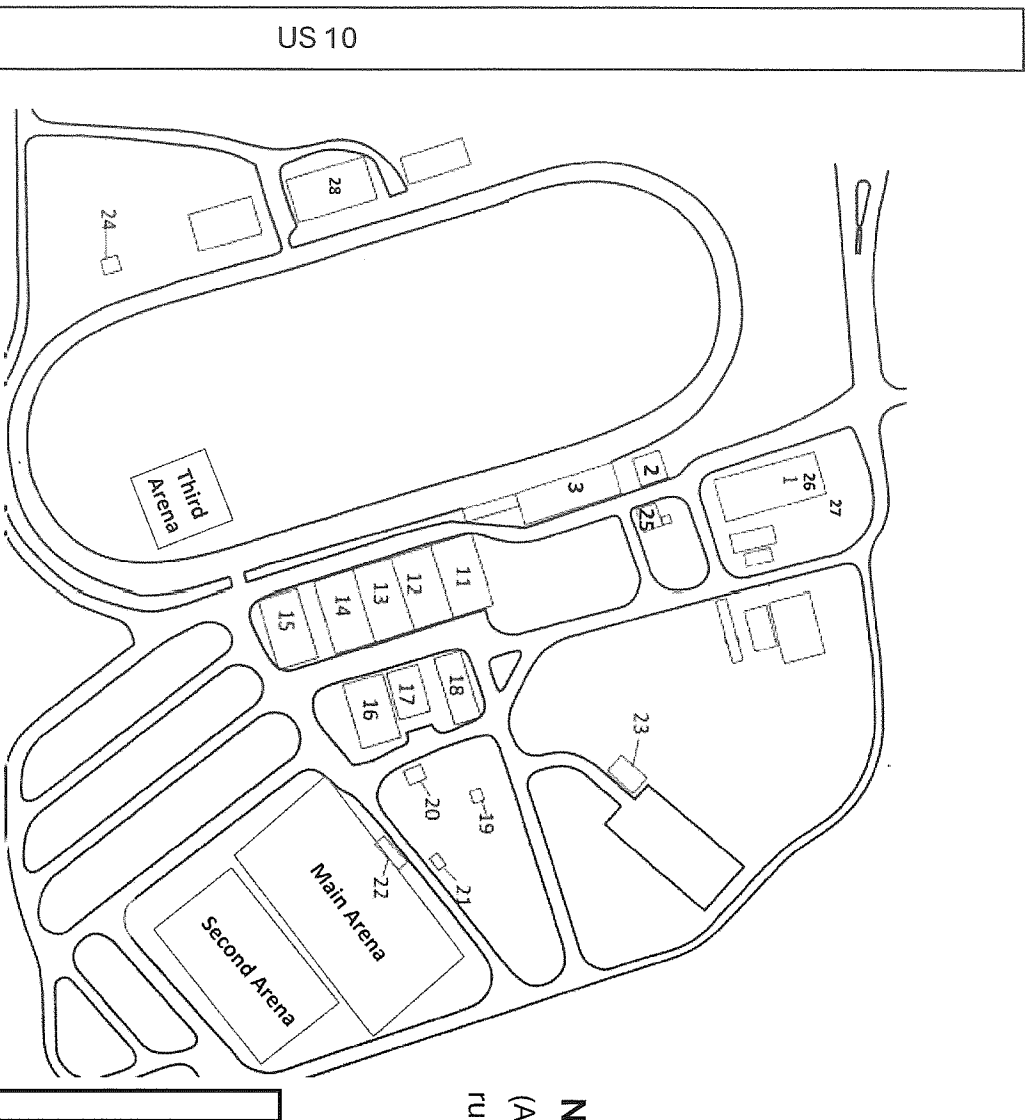

Western Michigan Fair Association Map (Ludington Fairgrounds)

North
(Airport
runway)

- 1 Community Center (CC)
- 2 Midway Café
- 3 Grandstands
- 11 Show/Sale Barn
- 12 Pig Barn
- 13 Calf Barn
- 14 Horse Barn
- 15 Horse Barn
- 16 Small Animal Barn
- 17 Beef Barn
- 18 Dairy Barn
- 19 "Prize Cave" 1st place prizes
- 20 Bath House
- 21 Concession Pavilion
- 22 Show Office
- 23 Maintenance Garage
- 24 Bath House
- 25 Bathrooms
- 26 Bathrooms
- 27 Dump Station
- 28 Middle Race Barn